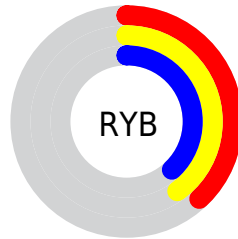

- Red (38%)
- Yellow (40%)
- Blue (38%)