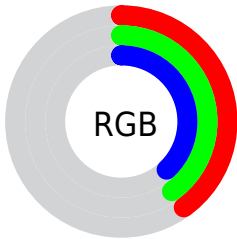

Distribution

- Red (40%)
- Green (40%)
- Blue (38%)