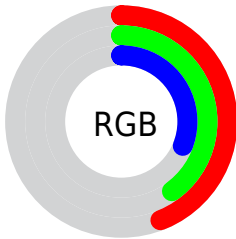

Distribution

- Red (44%)
- Green (40%)
- Blue (31%)