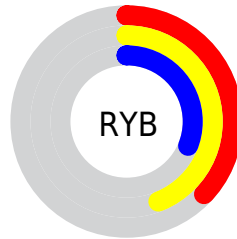

- Red (37%)
- Yellow (44%)
- Blue (31%)