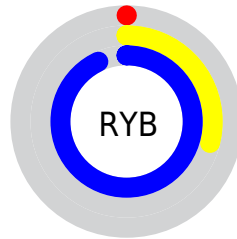

- Red (0%)
- Yellow (29%)
- Blue (93%)