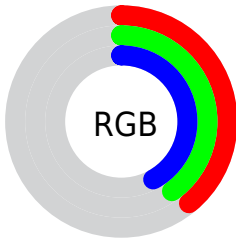

Distribution

- Red (39%)
- Green (40%)
- Blue (42%)