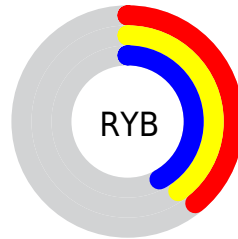

- Red (39%)
- Yellow (40%)
- Blue (42%)