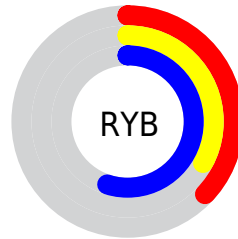

A 20% lighter version of the original color is **30.1168, 27.0562, 54.6740**, and **3.6109, 2.7302, 9.7879** is the 20% darker color. If you saturate the color by 10%, you get **10.4474, 8.0904, 25.8221**, and if you desaturate by 10%, it is **14.9863, 13.6630, 26.6584**.

# Distribution

Red (37%)

Green (33%)

Blue (55%)

Red (37%)

Yellow (33%)

Blue (55%)

Cyan (33%)