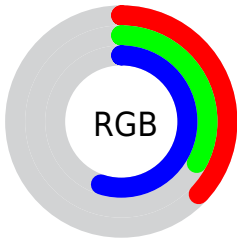

Distribution

Red (37%)

Green (33%)

Blue (55%)