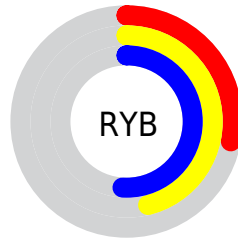

- Red (28%)
- Yellow (46%)
- Blue (51%)