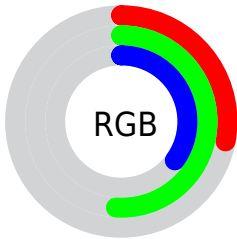

Distribution

- Red (28%)
- Green (51%)
- Blue (35%)