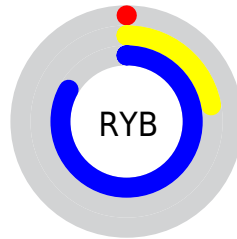

- Red (0%)
- Yellow (22%)
- Blue (83%)