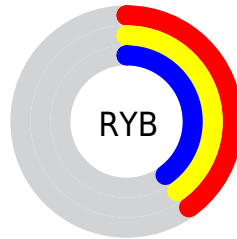

Details

The XYZ color **12.5962, 13.1305, 14.1825** is a dark color, and the websafe version is hex **666666**. A complement of this color would be **12.6654, 13.4465, 14.7601**, and the grayscale version is **12.5254, 13.1777, 14.3505**.

A 20% lighter version of the original color is **30.2222, 31.5935, 34.2110**, and **3.6159, 3.7454, 4.0224** is the 20% darker color. If you saturate the color by 10%, you get **11.1855, 11.0665, 11.3765**, and if you desaturate by 10%, it is **14.1961, 15.4713, 17.3640**.

Distribution

Red (40%)

Green (40%)

Blue (40%)

Red (40%)

Yellow (40%)

Blue (40%)

Cyan (0%)