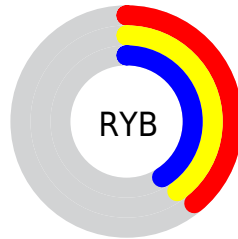

- Red (39%)
- Yellow (40%)
- Blue (41%)