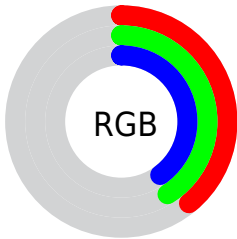

Distribution

- Red (39%)
- Green (41%)
- Blue (40%)