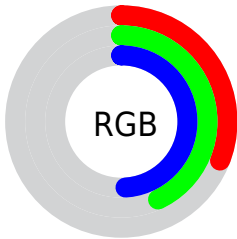

Distribution

Red (31%)

Green (43%)

Blue (49%)