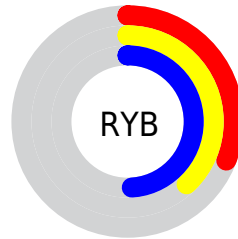

Details

The XYZ color **12.5859, 14.3380, 21.5062** is a dark color, and the websafe version is hex **336666**. A complement of this color would be **13.9979, 13.1239, 9.3853**, and the grayscale version is **12.8001, 13.4667, 14.6653**.

A 20% lighter version of the original color is **30.3163, 33.8803, 47.0612**, and **3.6228, 4.2741, 7.4715** is the 20% darker color. If you saturate the color by 10%, you get **11.1882, 12.9660, 21.3153**, and if you desaturate by 10%, it is **14.2021, 15.8547, 21.7140**.

Distribution

Red (31%)

Green (43%)

Blue (49%)

Red (31%)

Yellow (38%)

Blue (49%)

Cyan (36%)