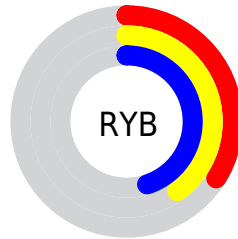

- Red (34%)
- Yellow (40%)
- Blue (45%)