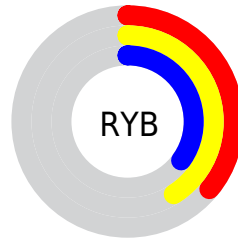

Details

The XYZ color **12.6215, 13.6421, 11.6408** is a dark color, and the websafe version is hex **666666**. A complement of this color would be **10.5073, 10.6755, 14.8715**, and the grayscale version is **12.8291, 13.4972, 14.6985**.

A 20% lighter version of the original color is **30.1653, 32.4041, 29.4757**, and **3.6627, 4.0076, 2.9634** is the 20% darker color. If you saturate the color by 10%, you get **12.1359, 13.3363, 9.4276**, and if you desaturate by 10%, it is **13.1715, 13.9755, 14.1874**.

Distribution

Red (41%)

Green (41%)

Blue (35%)

Red (36%)

Yellow (41%)

Blue (35%)

Cyan (0%)