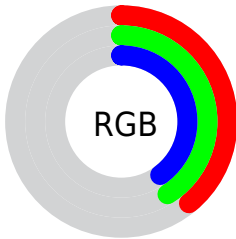

Distribution

- Red (39%)
- Green (41%)
- Blue (40%)