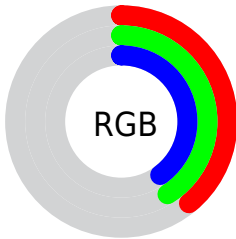

Distribution

Red (39%)

Green (41%)

Blue (40%)