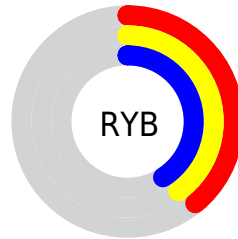

Details

The XYZ color **12.6453, 13.7351, 14.8166** is a dark color, and the websafe version is hex **666666**. A complement of this color would be **12.6370, 12.8668, 14.1300**, and the grayscale version is **12.8871, 13.5583, 14.7650**.

A 20% lighter version of the original color is **30.2989, 32.5941, 35.2662**, and **3.6951, 4.0685, 4.3319** is the 20% darker color. If you saturate the color by 10%, you get **11.3999, 13.1133, 13.8600**, and if you desaturate by 10%, it is **14.0480, 14.4379, 15.8196**.

Distribution

Red (39%)

Green (41%)

Blue (40%)

Red (39%)

Yellow (40%)

Blue (41%)

Cyan (6%)