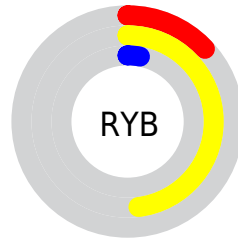

# Details

The XYZ color **12.7181, 13.4603, 2.1288** is a dark color, and the websafe version is hex **666600**. A complement of this color would be **4.0158, 2.2809, 18.6409**, and the grayscale version is **11.3529, 11.9442, 13.0072**.

A 20% lighter version of the original color is **30.5137, 32.2916, 9.4751**, and **3.8204, 3.9976, 0.5703** is the 20% darker color. If you saturate the color by 10%, you get **12.5568, 13.1991, 1.8859**, and if you desaturate by 10%, it is **13.0186, 13.9318, 2.6283**.

# Distribution

Red (48%)

Green (40%)

Blue (3%)

Red (13%)

Yellow (48%)

Blue (3%)

Cyan (0%)