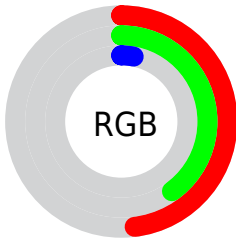

Distribution

Red (48%)

Green (40%)

Blue (3%)