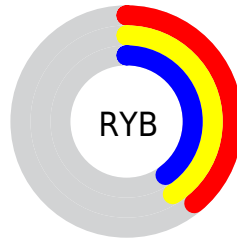

- Red (39%)
- Yellow (41%)
- Blue (40%)