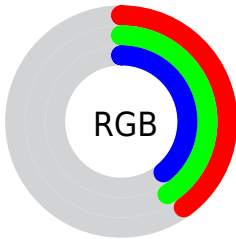

Distribution

- Red (40%)
- Green (41%)
- Blue (39%)