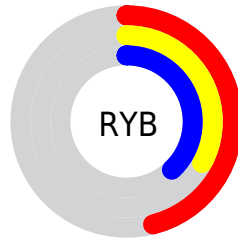

- Red (46%)
- Yellow (33%)
- Blue (38%)