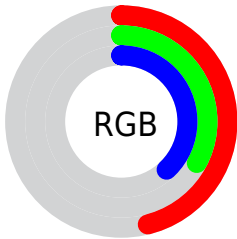

Distribution

- Red (46%)
- Green (33%)
- Blue (38%)