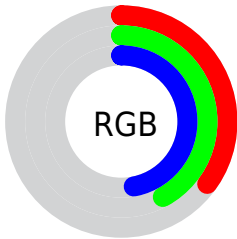

Distribution

- Red (35%)
- Green (42%)
- Blue (47%)