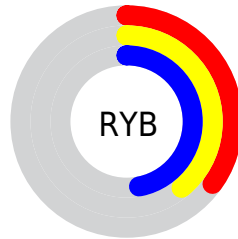

- Red (35%)
- Yellow (39%)
- Blue (47%)