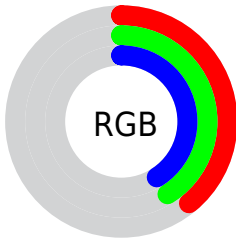

Distribution

- Red (39%)
- Green (41%)
- Blue (41%)