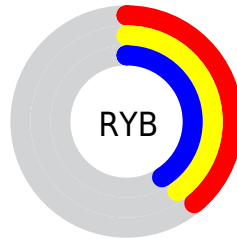

- Red (39%)
- Yellow (40%)
- Blue (41%)