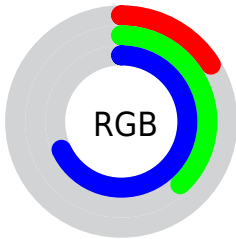

Distribution

- Red (16%)
- Green (38%)
- Blue (68%)