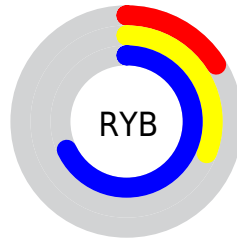

- Red (16%)
- Yellow (31%)
- Blue (68%)