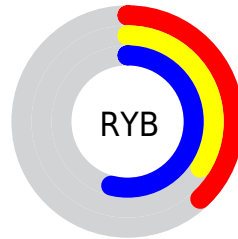

A 20% lighter version of the original color is **30.6026, 27.7595, 53.0354**, and **3.7322, 2.9024, 9.3803** is the 20% darker color. If you saturate the color by 10%, you get **10.7138, 8.4707, 24.7374**, and if you desaturate by 10%, it is **15.1976, 14.0357, 25.5753**.

# Distribution

Red (38%)

Green (34%)

Blue (54%)

Red (38%)

Yellow (34%)

Blue (54%)

Cyan (29%)