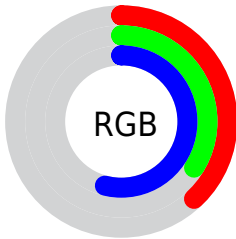

Distribution

Red (38%)

Green (34%)

Blue (54%)