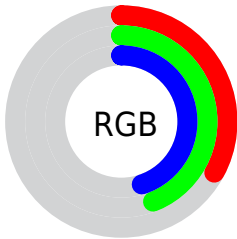

Distribution

Red (33%)

Green (44%)

Blue (45%)