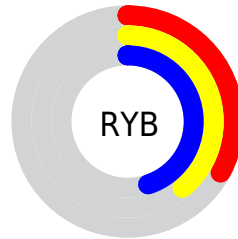

A 20% lighter version of the original color is **30.6764, 34.9717, 42.1792**, and **3.7330, 4.6100, 6.1619** is the 20% darker color. If you saturate the color by 10%, you get **11.7116, 14.2551, 18.6575**, and if you desaturate by 10%, it is **14.0712, 15.8432, 18.8396**.

# Distribution

Red (33%)

Green (44%)

Blue (45%)

Red (33%)

Yellow (39%)

Blue (45%)

Cyan (27%)