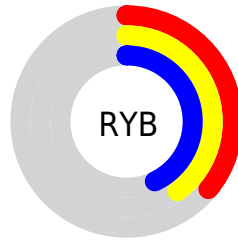

- Red (36%)
- Yellow (40%)
- Blue (43%)