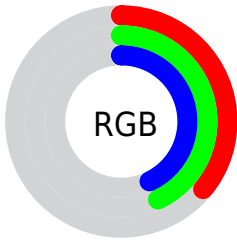

Distribution

- Red (36%)
- Green (43%)
- Blue (43%)