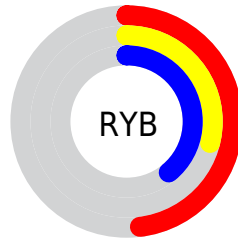

- Red (48%)
- Yellow (29%)
- Blue (39%)