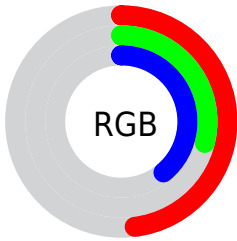

Distribution

- Red (48%)
- Green (29%)
- Blue (39%)