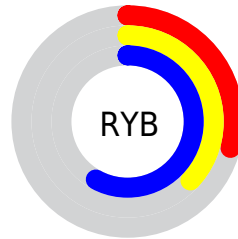

Details

The XYZ color **12.8836, 12.7801, 30.2215** is a dark color, and the websafe version is hex **336699**. A complement of this color would be **20.8725, 21.3135, 9.6710**, and the grayscale version is **11.5824, 12.1856, 13.2701**.

A 20% lighter version of the original color is **30.7482, 31.0342, 60.8695**, and **3.7923, 3.6586, 12.0616** is the 20% darker color. If you saturate the color by 10%, you get **10.9621, 10.4690, 29.8769**, and if you desaturate by 10%, it is **15.1936, 15.4621, 30.6177**.

Distribution

Red (29%)

Green (39%)

Blue (58%)

Red (29%)

Yellow (37%)

Blue (58%)

Cyan (50%)