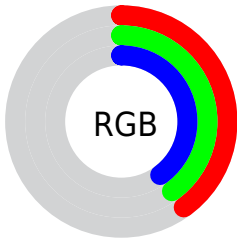

Distribution

Red (40%)

Green (40%)

Blue (40%)