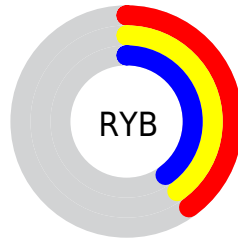

A 20% lighter version of the original color is **30.7148, 32.3143, 35.1903**, and **3.7589, 3.9546, 4.3066** is the 20% darker color. If you saturate the color by 10%, you get **11.4198, 12.8467, 12.8081**, and if you desaturate by 10%, it is **14.5448, 14.3699, 16.9213**.

# Distribution

Red (40%)

Green (40%)

Blue (40%)

Red (40%)

Yellow (40%)

Blue (40%)

Cyan (0%)