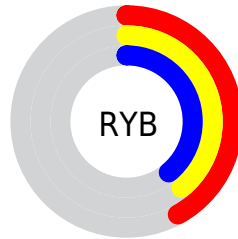

A 20% lighter version of the original color is **30.7903, 31.4180, 33.7196**, and **3.8402, 3.7953, 3.8983** is the 20% darker color. If you saturate the color by 10%, you get **11.5533, 10.9459, 11.2660**, and if you desaturate by 10%, it is **14.5319, 15.4147, 16.8481**.

# Distribution

Red (42%)

Green (39%)

Blue (39%)

Red (42%)

Yellow (39%)

Blue (39%)

Cyan (0%)