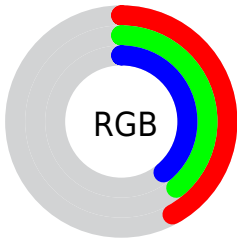

Distribution

Red (42%)

Green (39%)

Blue (39%)