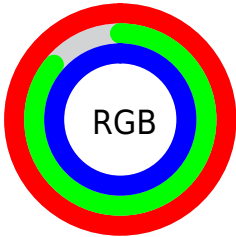

Distribution

- Red (100%)
- Green (86%)
- Blue (100%)