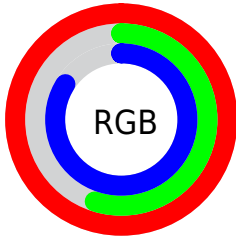

Distribution

Red (100%)

Green (55%)

Blue (84%)