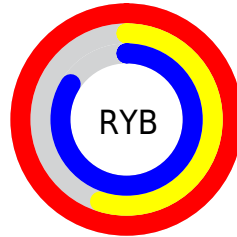

Details

The XYZ color **62.7384, 44.6315, 69.5981** is a light color, and the websafe version is hex **FF99CC**. A complement of this color would be **54.5458, 80.2644, 55.2684**, and the grayscale version is **44.5521, 46.8723, 51.0439**.

A 20% lighter version of the original color is **78.8051, 67.5102, 103.4850**, and **32.3586, 20.7708, 35.5614** is the 20% darker color. If you saturate the color by 10%, you get **58.3676, 37.6499, 62.7156**, and if you desaturate by 10%, it is **68.0329, 53.3632, 77.0892**.

Distribution

Red (100%)

Green (55%)

Blue (84%)

Red (100%)

Yellow (55%)

Blue (84%)

Cyan (0%)