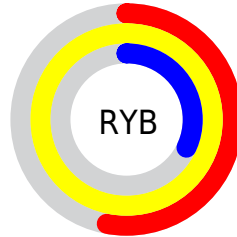

Details

The XYZ color **66.5195, 69.4426, 17.6824** is a light color, and the websafe version is hex **FFCC33**. The color can be described as light muted yellow. A complement of this color would be **28.5262, 23.1346, 97.5692**, and the grayscale version is **61.9718, 65.1991, 71.0019**.

A 20% lighter version of the original color is **81.4439, 94.5576, 37.2514**, and **34.7398, 36.3030, 5.6664** is the 20% darker color. If you saturate the color by 10%, you get **64.2186, 66.0948, 13.0510**, and if you desaturate by 10%, it is **69.2412, 73.0581, 24.2258**.

Distribution

Red (100%)

Green (84%)

Blue (32%)

Red (53%)

Yellow (100%)

Blue (32%)

Cyan (0%)