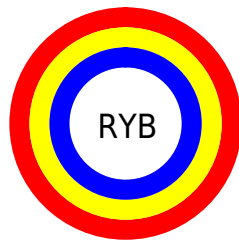

- Red (100%)
- Yellow (100%)
- Blue (100%)