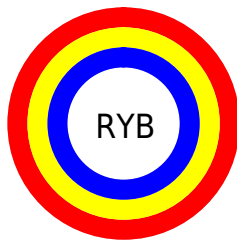

- Red (100%)
- Yellow (100%)
- Blue (100%)