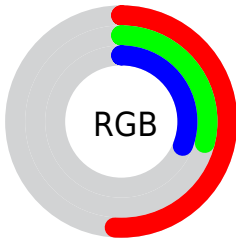

Distribution

- Red (51%)
- Green (29%)
- Blue (31%)