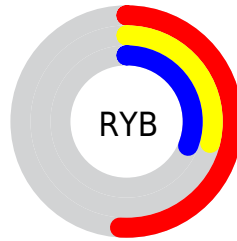

- Red (51%)
- Yellow (29%)
- Blue (31%)