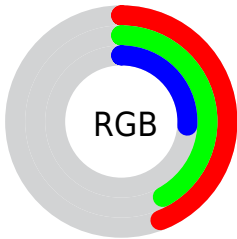

Distribution

- Red (44%)
- Green (42%)
- Blue (26%)