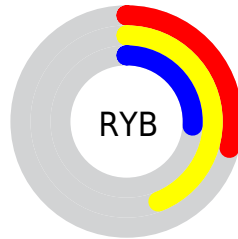

- Red (29%)
- Yellow (44%)
- Blue (26%)