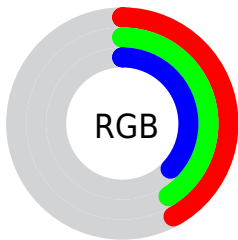

Distribution

- Red (42%)
- Green (41%)
- Blue (37%)