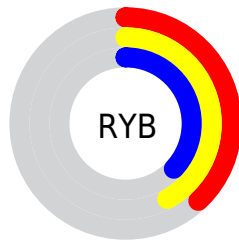

- Red (38%)
- Yellow (42%)
- Blue (37%)