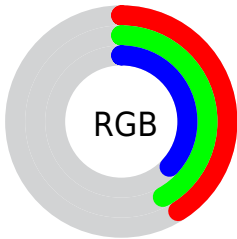

Distribution

- Red (41%)
- Green (42%)
- Blue (37%)