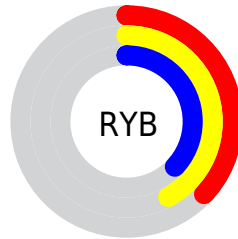

- Red (37%)
- Yellow (42%)
- Blue (37%)