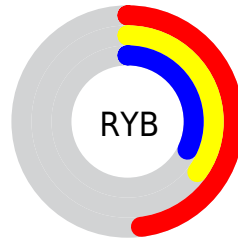

- Red (48%)
- Yellow (35%)
- Blue (32%)