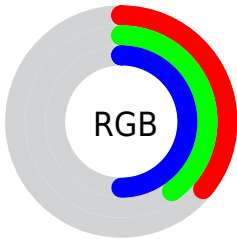

Distribution

Red (36%)

Green (40%)

Blue (50%)