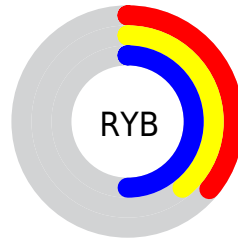

# Details

The XYZ color **13.0613, 13.3366, 22.3079** is a dark color, and the websafe version is hex **666699**. A complement of this color would be **17.3125, 18.3188, 12.7490**, and the grayscale version is **12.5931, 13.2489, 14.4281**.

A 20% lighter version of the original color is **31.0594, 31.9583, 48.2476**, and **3.8597, 3.8548, 7.9378** is the 20% darker color. If you saturate the color by 10%, you get **11.0307, 11.0158, 21.9672**, and if you desaturate by 10%, it is **15.4101, 15.9725, 22.6931**.

# Distribution

Red (36%)

Green (40%)

Blue (50%)

Red (36%)

Yellow (39%)

Blue (50%)

Cyan (28%)