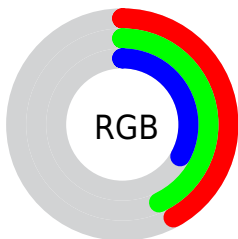

Distribution

- Red (42%)
- Green (43%)
- Blue (33%)