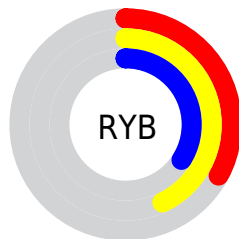

- Red (33%)
- Yellow (43%)
- Blue (34%)