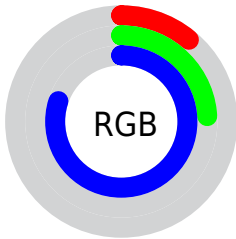

Distribution

- Red (11%)
- Green (24%)
- Blue (80%)