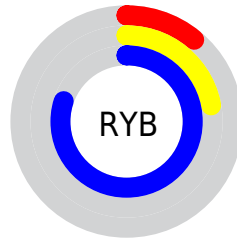

- Red (11%)
- Yellow (22%)
- Blue (80%)