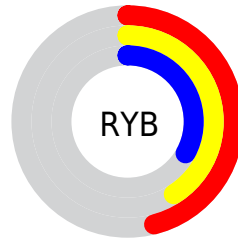

A 20% lighter version of the original color is **31.1761, 31.0794, 26.1856**, and **3.8743, 3.6501, 2.3341** is the 20% darker color. If you saturate the color by 10%, you get **12.0370, 11.3485, 7.5681**, and if you desaturate by 10%, it is **14.2611, 14.3488, 12.7733**.

# Distribution

Red (46%)

Green (38%)

Blue (33%)

Red (46%)

Yellow (41%)

Blue (33%)

Cyan (0%)