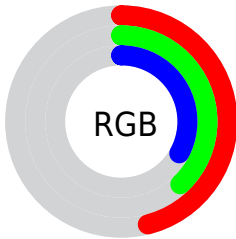

Distribution

Red (46%)

Green (38%)

Blue (33%)