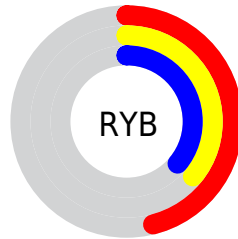

Details

The XYZ color **13.1006, 12.0891, 11.5405** is a dark color, and the websafe version is hex **666666**. A complement of this color would be **14.0625, 16.4883, 19.5809**, and the grayscale version is **11.8853, 12.5042, 13.6171**.

A 20% lighter version of the original color is **31.1272, 29.6308, 29.2780**, and **3.8663, 3.3314, 2.9219** is the 20% darker color. If you saturate the color by 10%, you get **11.7006, 10.0405, 8.7568**, and if you desaturate by 10%, it is **14.7400, 14.4880, 14.7992**.

Distribution

Red (46%)

Green (36%)

Blue (36%)

Red (46%)

Yellow (36%)

Blue (36%)

Cyan (0%)