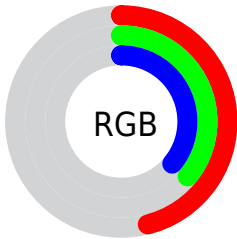

Distribution

Red (46%)

Green (36%)

Blue (36%)