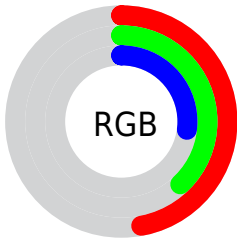

Distribution

- Red (47%)
- Green (38%)
- Blue (27%)