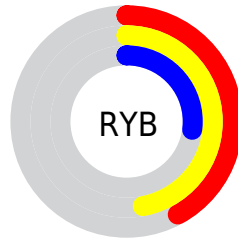

- Red (42%)
- Yellow (47%)
- Blue (27%)