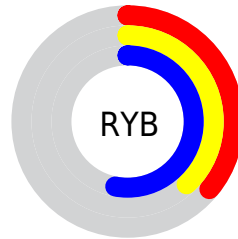

Details

The XYZ color **13.0844, 12.7319, 24.3221** is a dark color, and the websafe version is hex **666699**. A complement of this color would be **19.4827, 21.2796, 13.2062**, and the grayscale version is **12.1543, 12.7872, 13.9253**.

A 20% lighter version of the original color is **31.0448, 30.9224, 51.3461**, and **3.8669, 3.6315, 8.8847** is the 20% darker color. If you saturate the color by 10%, you get **10.8637, 10.1048, 23.9323**, and if you desaturate by 10%, it is **15.6970, 15.7905, 24.7750**.

Distribution

Red (36%)

Green (38%)

Blue (53%)

Red (36%)

Yellow (38%)

Blue (53%)

Cyan (31%)