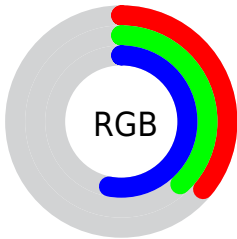

Distribution

Red (36%)

Green (38%)

Blue (53%)