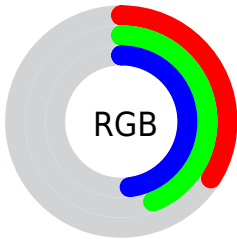

Distribution

Red (34%)

Green (44%)

Blue (48%)