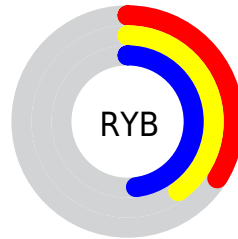

# Details

The XYZ color **13.1448, 14.9719, 20.6094** is a dark color, and the websafe version is hex **666666**. A complement of this color would be **13.8889, 13.1754, 10.6157**, and the grayscale version is **13.5090, 14.2125, 15.4774**.

A 20% lighter version of the original color is **31.2320, 34.9253, 45.1396**, and **3.8727, 4.5792, 6.9831** is the 20% darker color. If you saturate the color by 10%, you get **11.7492, 13.7082, 20.4393**, and if you desaturate by 10%, it is **14.7471, 16.3639, 20.7939**.

# Distribution

Red (34%)

Green (44%)

Blue (48%)

Red (34%)

Yellow (40%)

Blue (48%)

Cyan (30%)