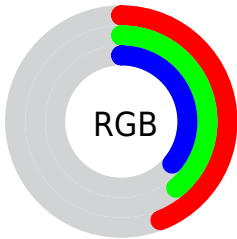

Distribution

Red (44%)

Green (39%)

Blue (36%)