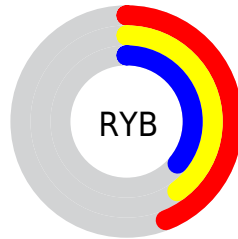

A 20% lighter version of the original color is **31.1741, 31.6884, 30.4600**, and **3.9005, 3.8414, 3.2252** is the 20% darker color. If you saturate the color by 10%, you get **11.9678, 11.5915, 9.5495**, and if you desaturate by 10%, it is **14.4139, 14.8939, 15.2653**.

# Distribution

Red (44%)

Green (39%)

Blue (36%)

Red (44%)

Yellow (40%)

Blue (36%)

Cyan (0%)