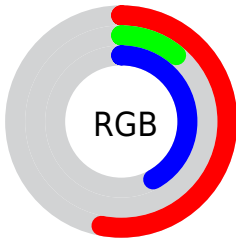

Distribution

- Red (53%)
- Green (11%)
- Blue (42%)