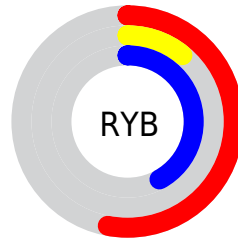

- Red (53%)
- Yellow (11%)
- Blue (42%)