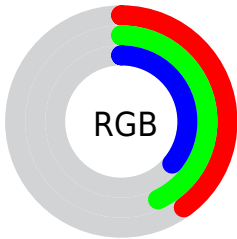

Distribution

- Red (40%)
- Green (43%)
- Blue (36%)