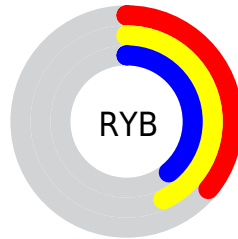

- Red (36%)
- Yellow (43%)
- Blue (39%)