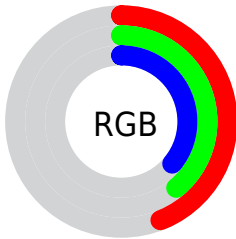

Distribution

Red (44%)

Green (39%)

Blue (36%)