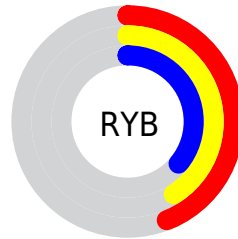

# Details

The XYZ color **13.0885, 13.2842, 12.2302** is a dark color, and the websafe version is hex **666666**. A complement of this color would be **12.3336, 13.3751, 16.9706**, and the grayscale version is **12.7686, 13.4335, 14.6291**.

A 20% lighter version of the original color is **31.1288, 31.9029, 30.5038**, and **3.8361, 3.8082, 3.2222** is the 20% darker color. If you saturate the color by 10%, you get **12.0086, 11.8548, 9.6182**, and if you desaturate by 10%, it is **14.2947, 14.8516, 15.2368**.

# Distribution

Red (44%)

Green (39%)

Blue (36%)

Red (44%)

Yellow (41%)

Blue (36%)

Cyan (0%)