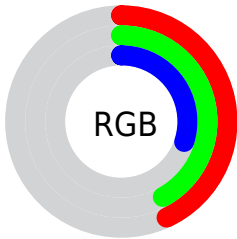

Distribution

- Red (43%)
- Green (42%)
- Blue (30%)