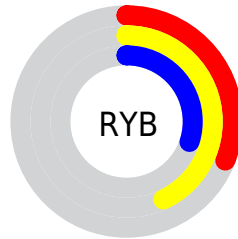

- Red (31%)
- Yellow (43%)
- Blue (30%)